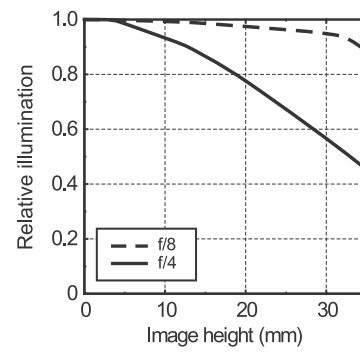

HASSELBLAD HC 4/210

RELATIVE ILLUMINATION

Infinity setting

DISTORTION

Infinity setting